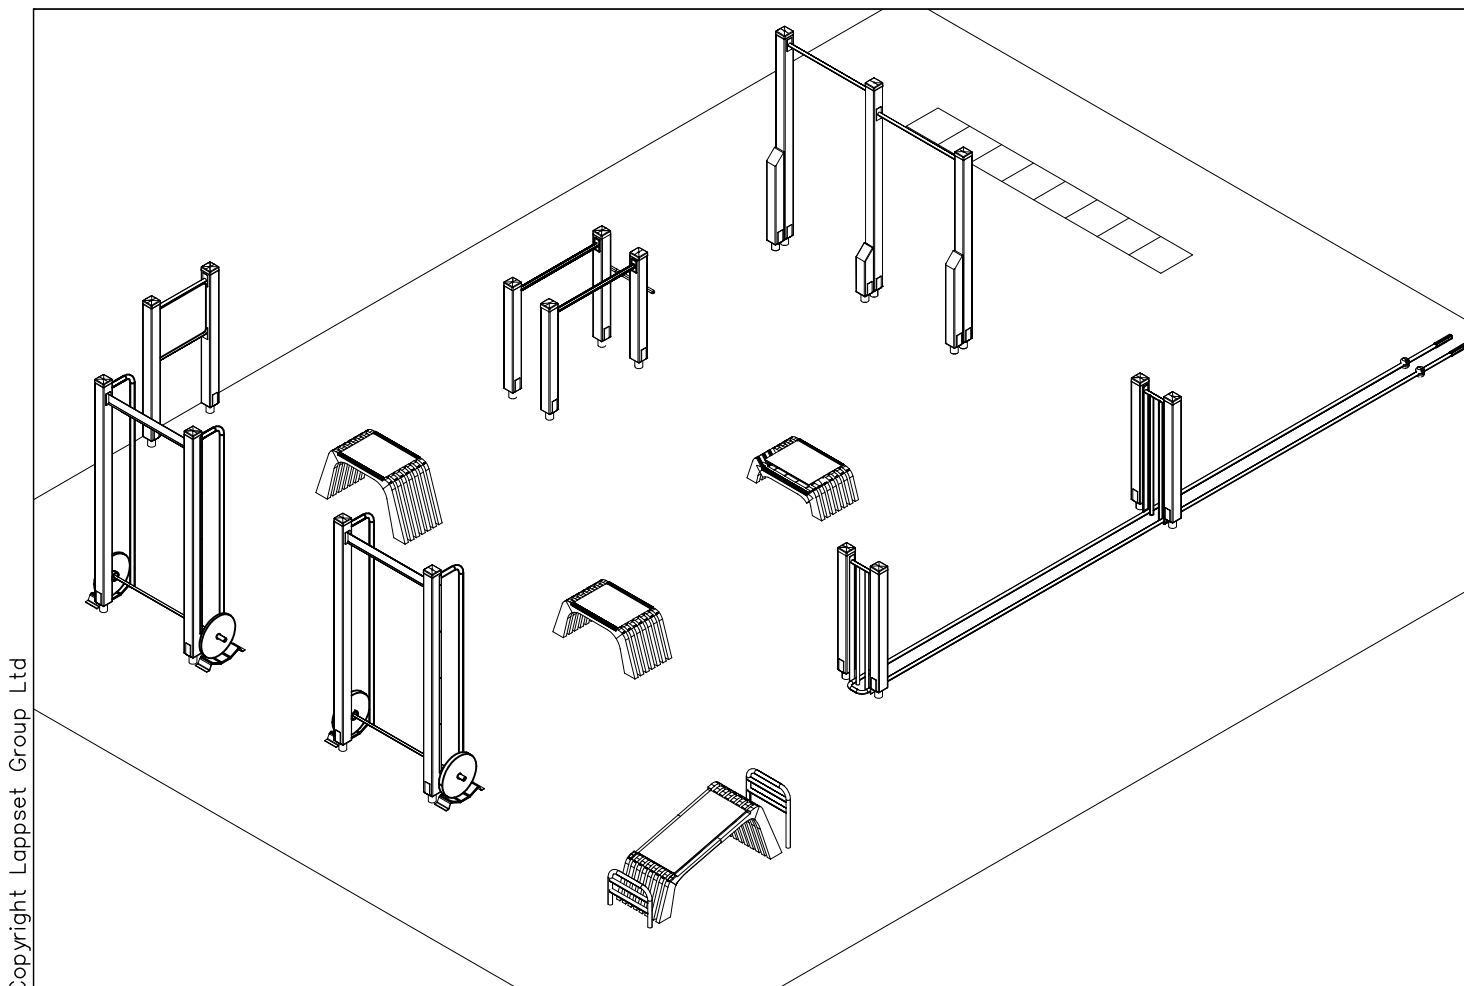

LAPPSET® SPORT

ASENNUSOHJE
MONTERINGSANSVISNING
INSTALLATION INSTRUCTION
AUFBAUANLEITUNG
NOTICE D'INSTALLATION

DATE: 31.8.2015

081320M