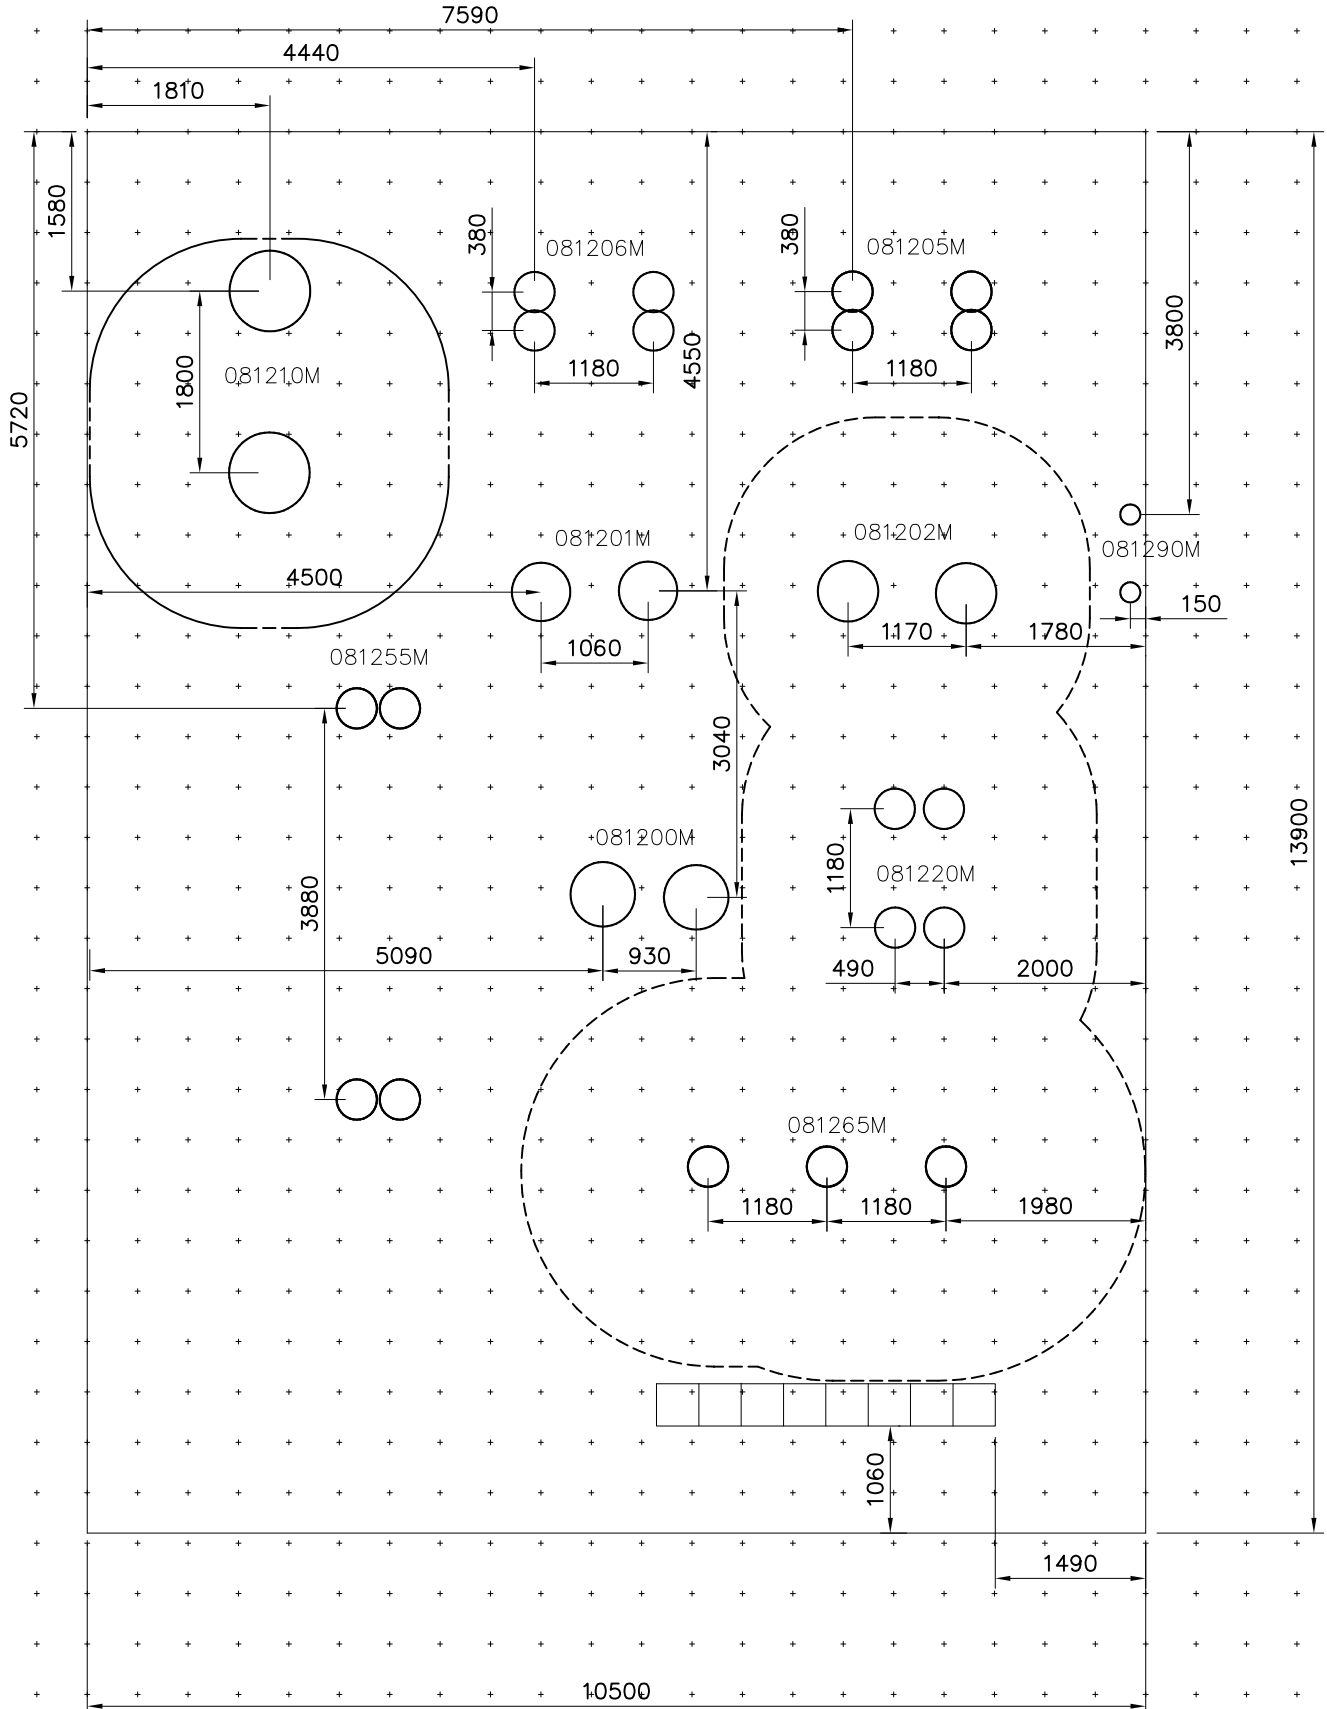

DATE: 31.8.2015

905817  2626x386x60	PCS 4	905830  123x123x40	PCS 17	905838  L=1060	PCS 4	905934  L=485	PCS 1	905936  L=652	PCS 2	906140  565x480	PCS 1
906147  2x120x536	PCS 1	906148  2x1000	PCS 2	906152  565x720	PCS 1	906500  M10x40	PCS 8	906577  30x30x3x2250	PCS 4	906583  126x181x14x3	PCS 2
906600  Ø450 10kg	PCS 2	906601  Ø450 5kg	PCS 2	906602  Ø45/85x30	PCS 4	906605  L=1060	PCS 2	906630  8x60	PCS 6	906637  L=1720	PCS 2
906642  Ø50/45x20	PCS 8	906770  Ø74/48x2	PCS 8	909109  M12x40	PCS 16	909246  M12x140	PCS 7	909248  M12	PCS 16	909256  Ø16/8.4x1.6	PCS 188
909506  Ø3.5x13	PCS 4	909519  50x380x380	PCS 12	909628  M10x100	PCS 24	909633  M8	PCS 8	909637  M10	PCS 32	909638  Ø20/10.5	PCS 64
909639  M10x25	PCS 24	909852  M8x30	PCS 2	909855  M8x35	PCS 6	980100  Ø5x60	PCS 19	980102  Ø5x40	PCS 8	980104  Ø5x90	PCS 17
980106  Ø5x40	PCS 6	980109  Ø4x30	PCS 60	980123  Ø7x60	PCS 176	980128  Ø7x40	PCS 16	980129  Ø5x35	PCS 30	980154  Ø24/13	PCS 23

980161  M10	PCS		PCS		PCS		PCS		PCS		PCS
	4										
	PCS		PCS		PCS		PCS		PCS		PCS
	PCS		PCS		PCS		PCS		PCS		PCS
	PCS		PCS		PCS		PCS		PCS		PCS
	PCS		PCS		PCS		PCS		PCS		PCS

Impact Area 51.6 m²
Grid size = 500 mm

- Area of Movement 121 m²
- Impact Area 51.6 m²
- Max Falling Height = 2320 mm