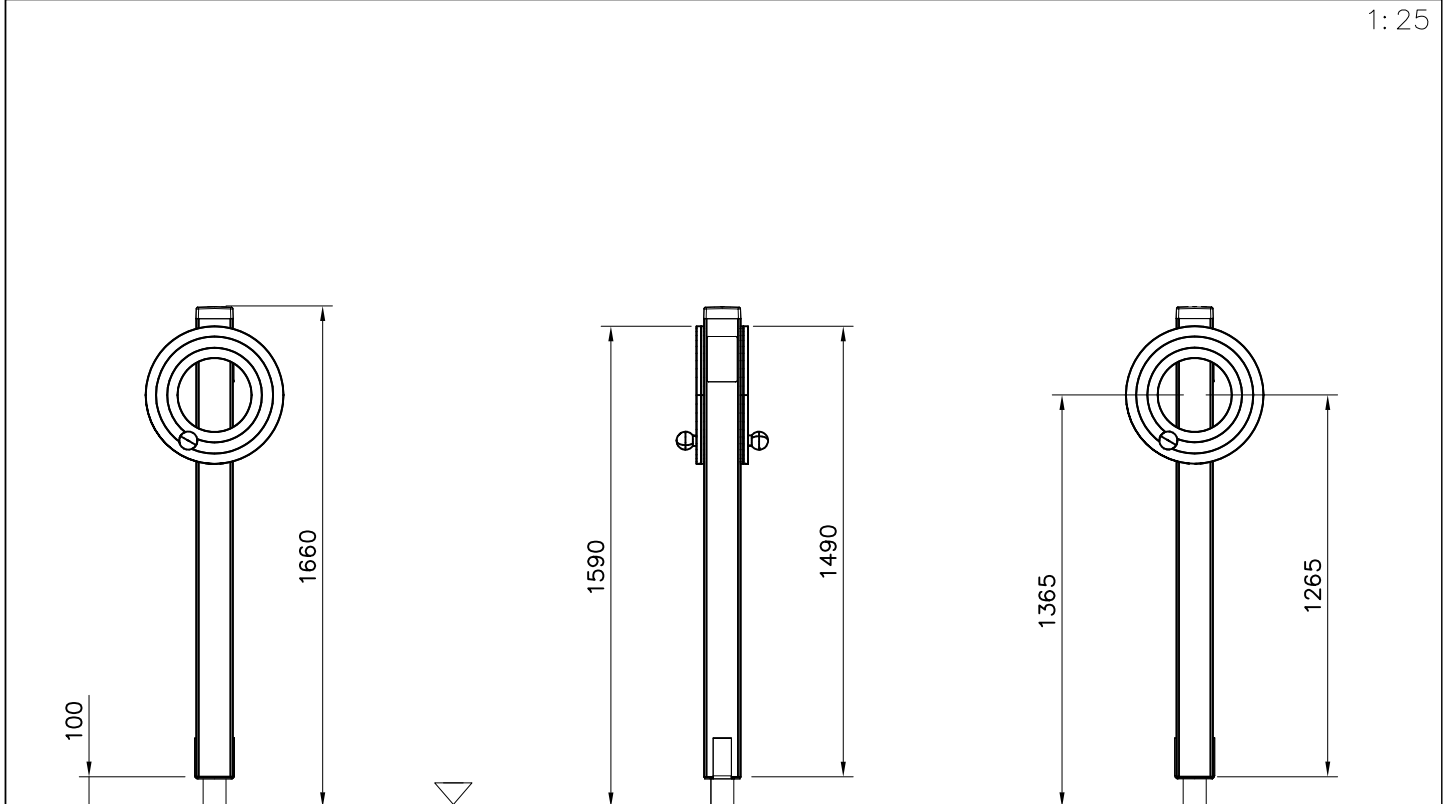

① 706054	PCS	② 705345	PCS
	1		1
		120x120x1520	
③ 705513	PCS	④ 980109	PCS
	2		6
		Ø4x30	
⑤ 905104	PCS	⑥ 905761	PCS
	4		1
M10		120x120x700	
⑦ 905830	PCS	⑧ 906630	PCS
	1		4
123x123x40		Ø8x60	
⑨ 980104	PCS	⑩ 980123	PCS
	1		4
Ø5x90		Ø7x60	
⑪ 909256	PCS		PCS
	4		
Ø16/8.4			
	PCS		PCS
	PCS		PCS

1: 25

1: 40

Area of Movement 9.5 m²
Training Space 4.6 m²
Max Falling Height 0 mm