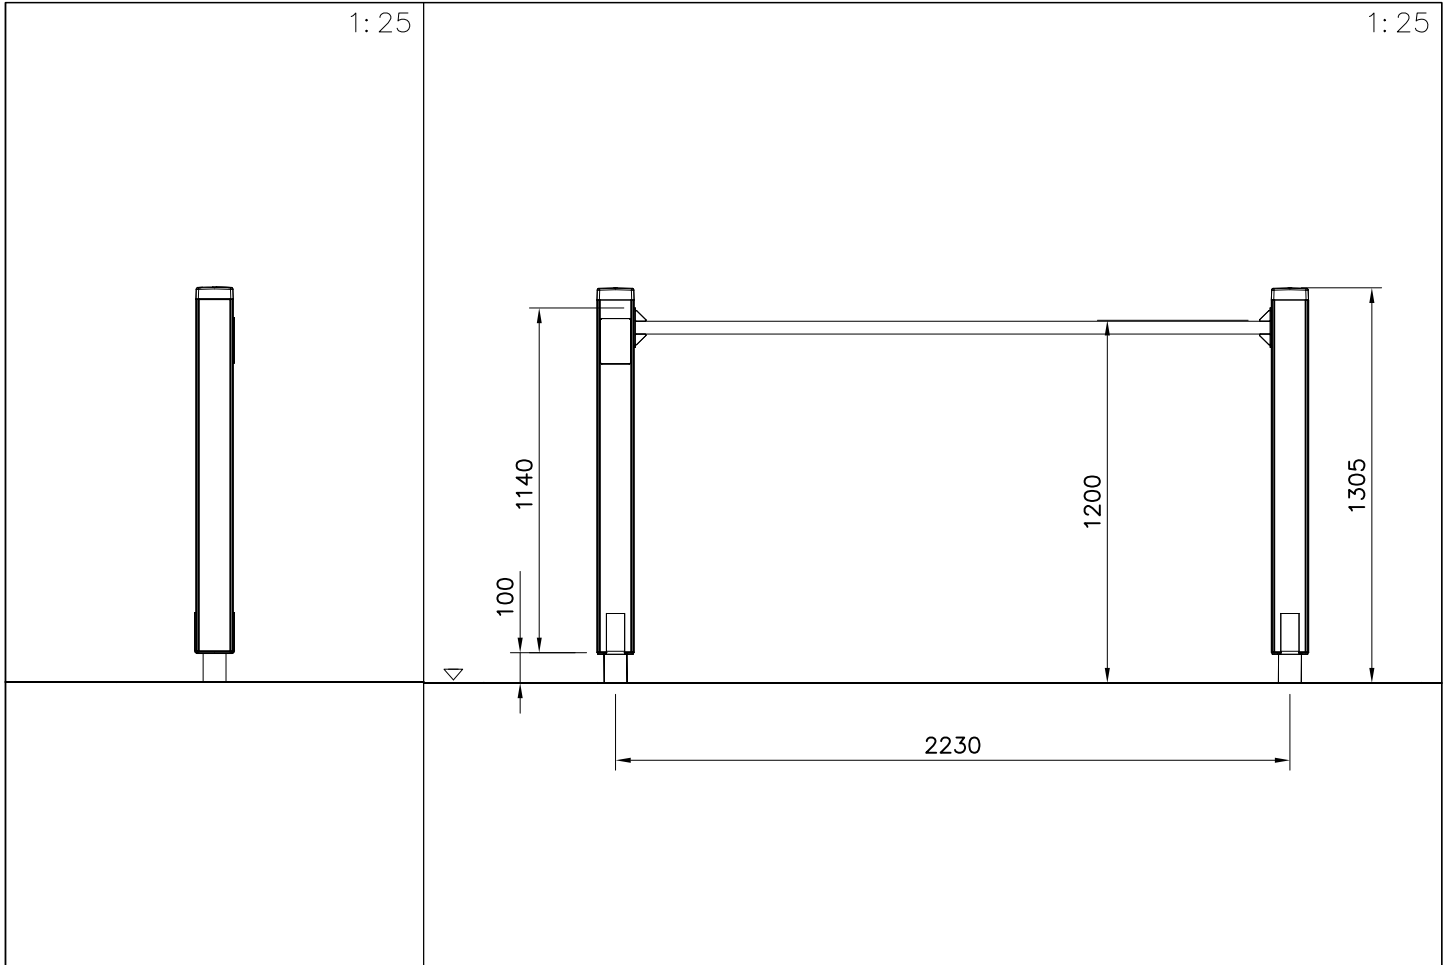

①	706043	PCS	②	705018	PCS
		1			2
				120x120x1170	
③	980123	PCS	④	980109	PCS
		16			6
	Ø7x60			Ø4x30	
⑤	905104	PCS	⑥	905761	PCS
		8			2
	M10			120x120x700	
⑦	905830	PCS	⑧	906576	PCS
		2			1
	123x123x40			1960x130x60	
⑨	980104	PCS	⑩	909256	PCS
		2			16
	Ø5x90			Ø16/8.4	
		PCS			PCS
		PCS			PCS
		PCS			PCS

Area of Movement 14.8 m²
Impact Area 14.8 m²
Training Space 7.4 m²
Max Falling Height 1200 mm

1:40