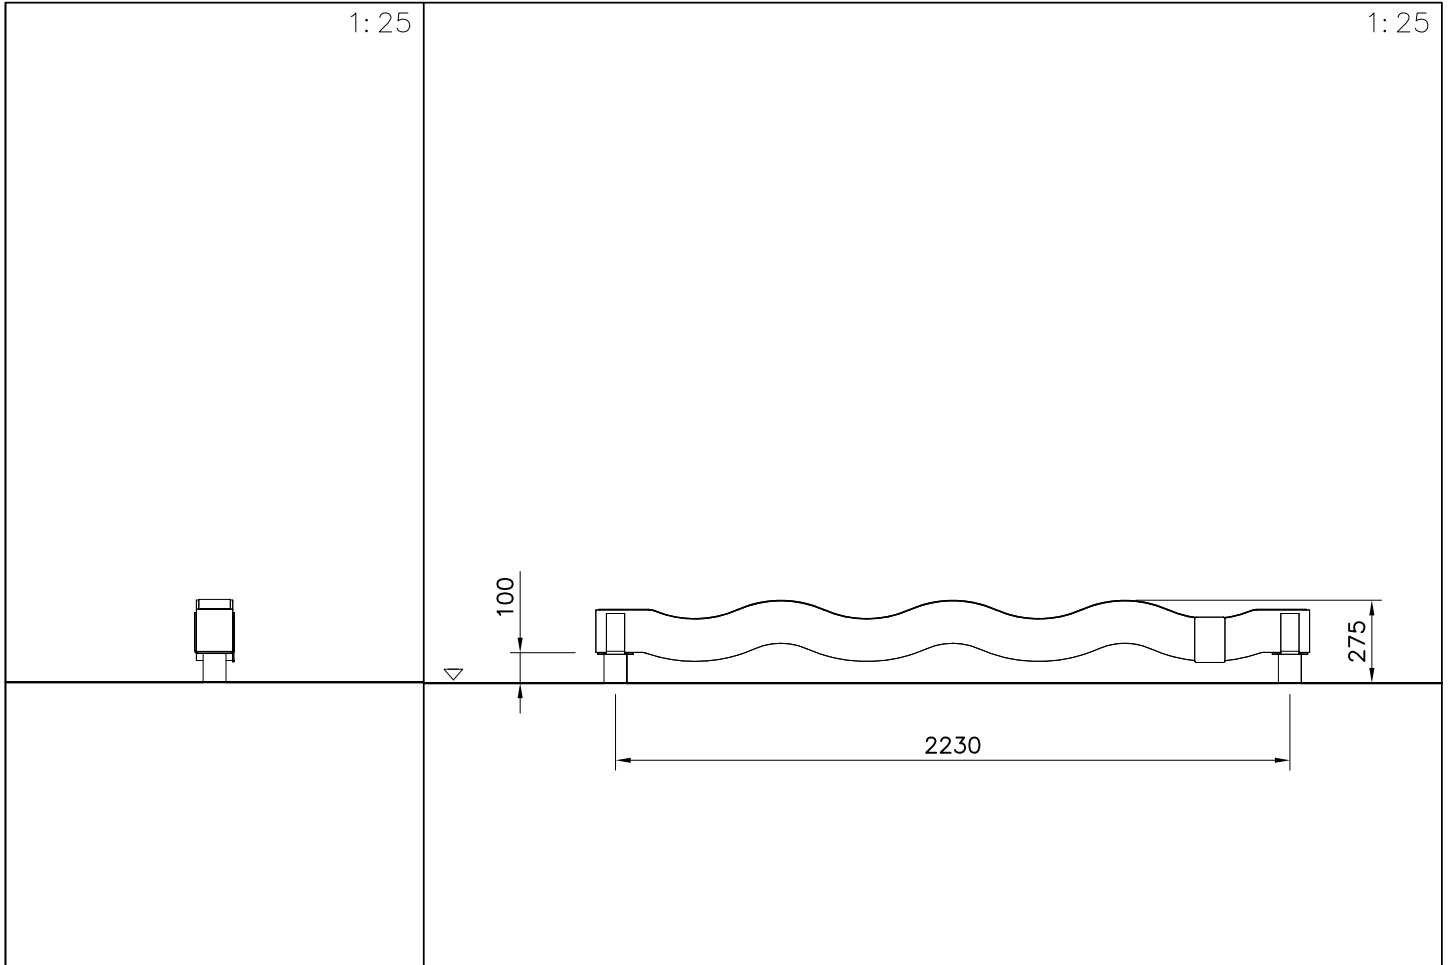

① 706041	PCS	② 705590	PCS
	1		1
		2360x200x120	
③ 980109	PCS	④ 905104	PCS
	6		8
Ø4x30		M10	
⑤ 905761	PCS	⑥ 980123	PCS
	2		8
120x120x700		Ø7x60	
⑦ 909256	PCS		PCS
	8		
Ø16/8.4			
	PCS		PCS
	PCS		PCS

Boom options:

	705590-602	Dark Brown
	705590-603	Light Brown
	705590-604	Gray
2360x200x120		

Area of Movement 14.8 m<sup>2</sup>  
Training Space 7.9 m<sup>2</sup>  
Max Falling Height 275 mm

1:40