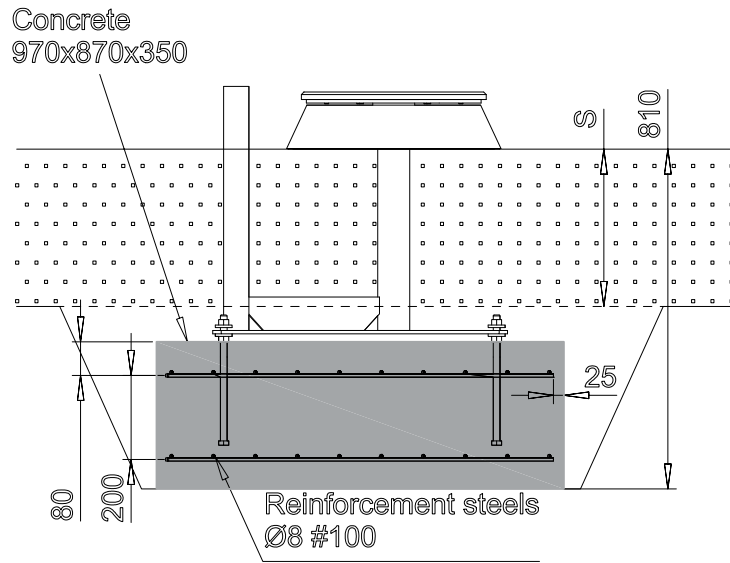

① 906205	PCS	② 909215	PCS
	1		4
		M16x170	
③ 906246	PCS		PCS
	1		
542x702			
	PCS		PCS
	PCS		PCS

Area of Movement 10.9 m<sup>2</sup>  
Training Space 3.1 m<sup>2</sup>  
Max Falling Height 136 mm

1:40

	PCS		PCS
	PCS		PCS
	PCS		PCS
	PCS		PCS

DET 1

DET 2

DET 3

DET 3