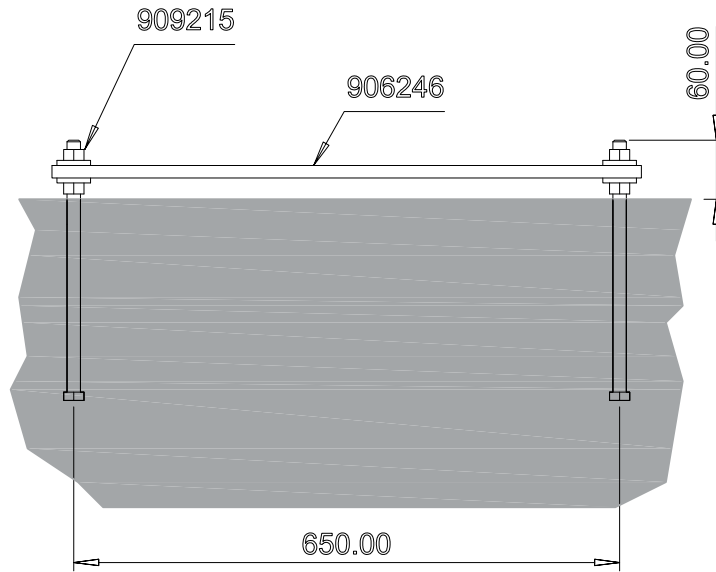

① 906205	PCS	② 909215	PCS
	1		4
		M16x170	
③ 906246	PCS		PCS
	1		
542x702			
	PCS		PCS
	PCS		PCS

Area of Movement 10.9 m<sup>2</sup>  
Training Space 3.1 m<sup>2</sup>  
Max Falling Height 136 mm

1:40

	PCS		PCS
	PCS		PCS
	PCS		PCS
	PCS		PCS

DET 1

DET 2

DET 3

DET 3