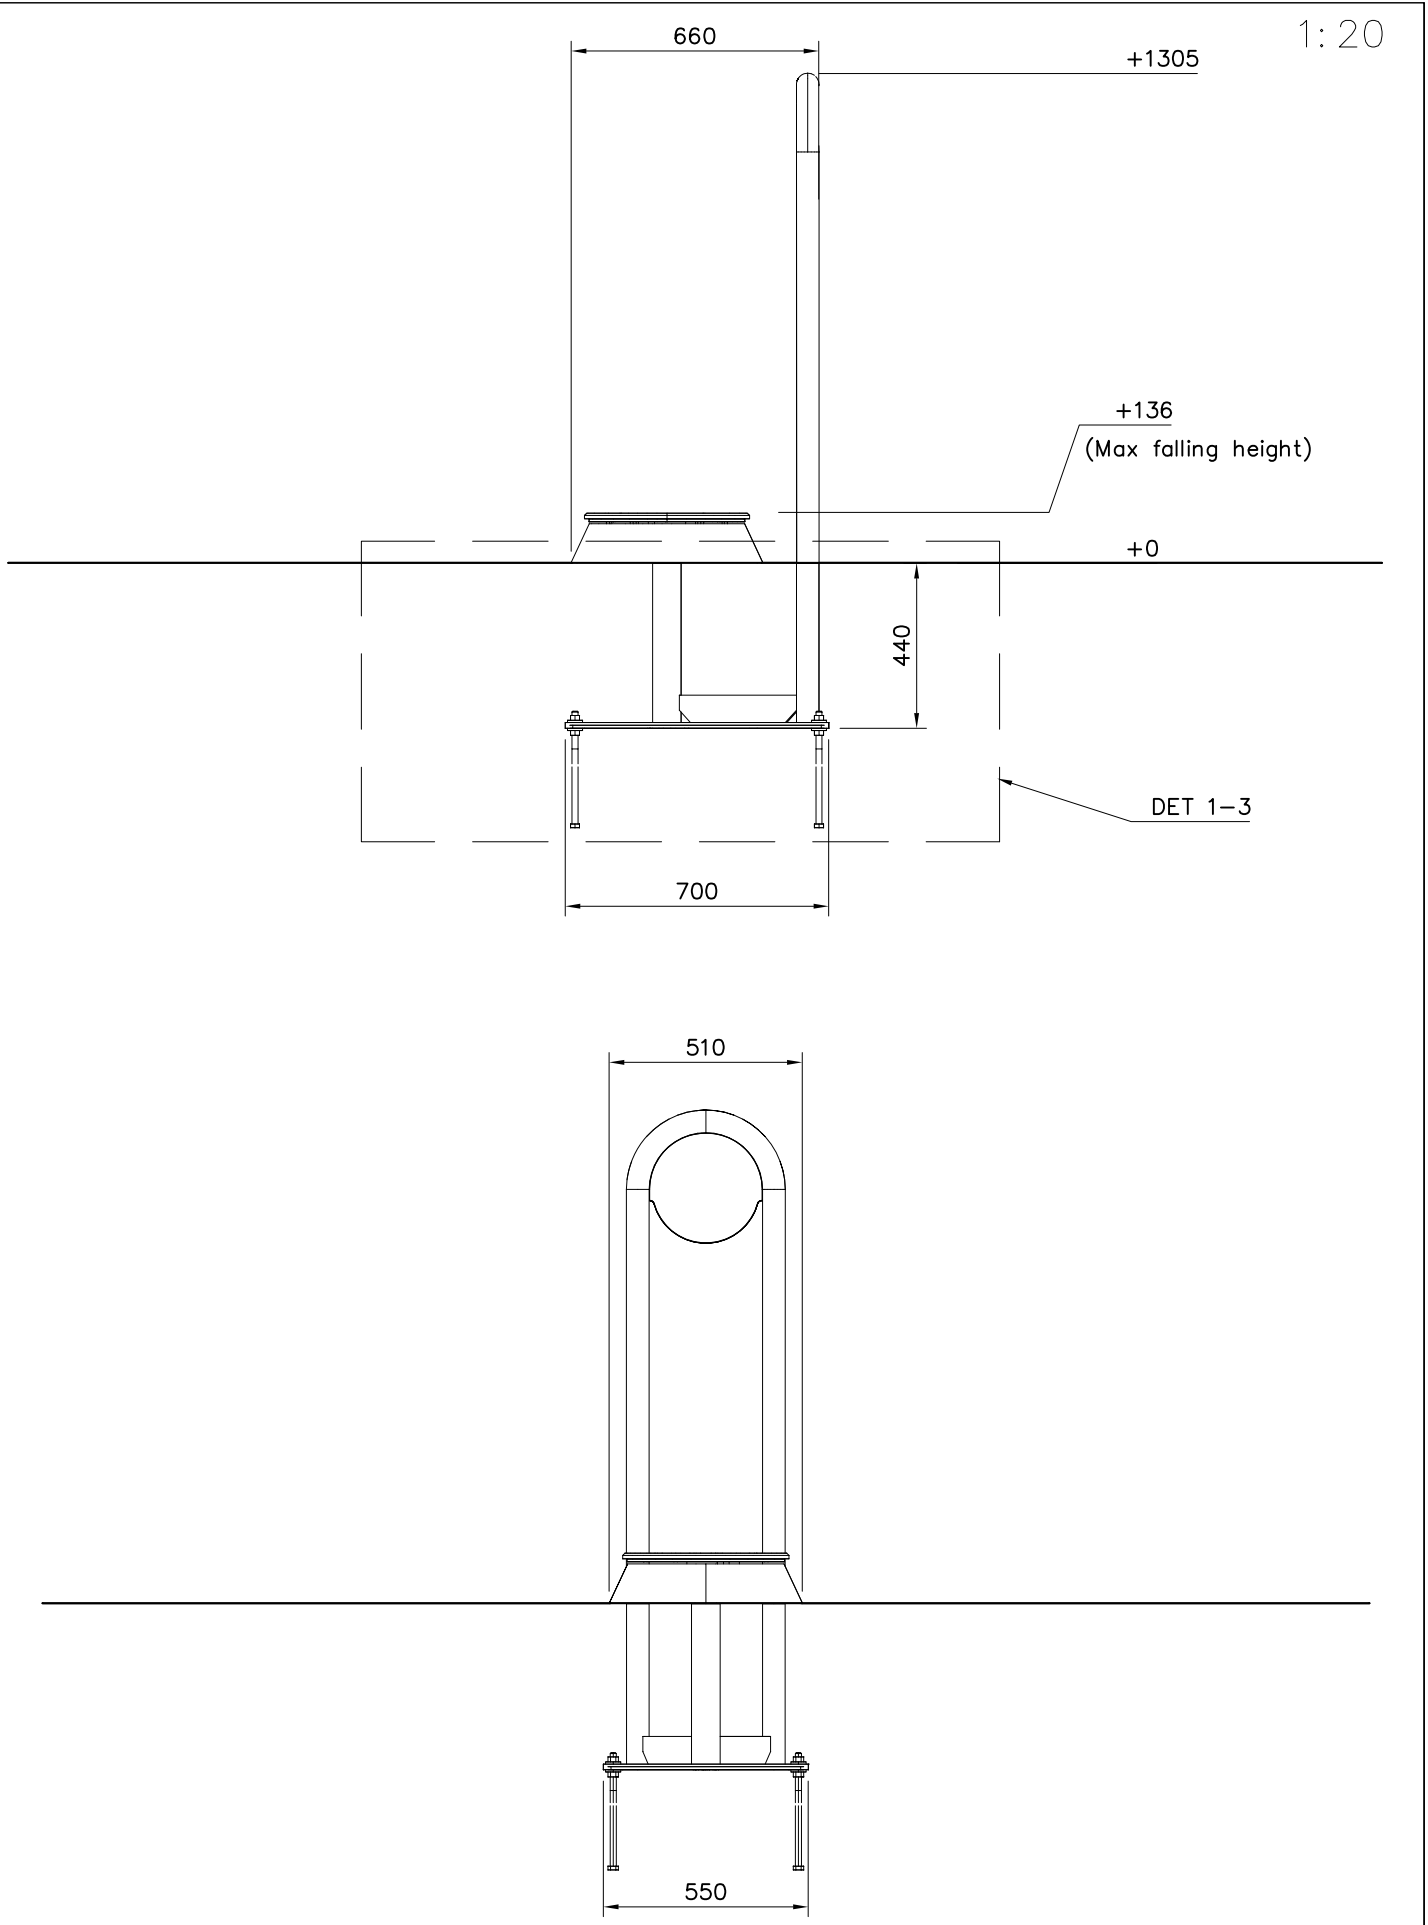

① 906205	PCS	② 909215	PCS
	1		4
		M16x170	
③ 906246	PCS		PCS
	1		
542x702			
	PCS		PCS
	PCS		PCS

Area of Movement 10.9 m<sup>2</sup>  
Training Space 3.1 m<sup>2</sup>  
Max Falling Height 136 mm

1:40

	PCS		PCS
	PCS		PCS
	PCS		PCS
	PCS		PCS

DET 1

DET 2

DET 3

DET 3