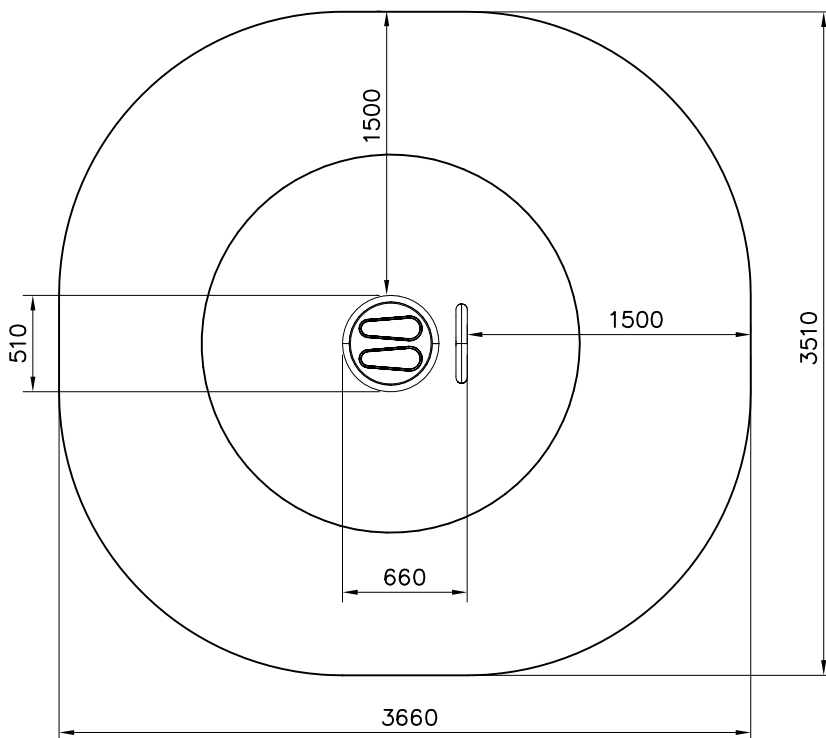

① 906205	PCS	② 909215	PCS
	1		4
		M16x170	
③ 906246	PCS		PCS
	1		
542x702			
	PCS		PCS
	PCS		PCS

Area of Movement 10.9 m<sup>2</sup>  
Training Space 3.1 m<sup>2</sup>  
Max Falling Height 136 mm

1:40

	PCS		PCS
	PCS		PCS
	PCS		PCS
	PCS		PCS

DET 1

DET 2

DET 3

DET 3